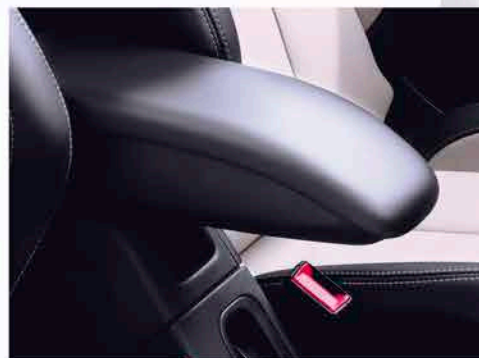

LUXURY REINVENTED. THE CITROËN DS3
INSIDE STORY IS AN ORIGINAL. LOOK
AROUND AND YOU'LL SEE INVITING,
SERIOUSLY ENVELOPING SEATS, STYLISH
AND CRYSTAL CLEAR INSTRUMENTS AND
PERFECTLY HONED DETAILS, ALL IN HIGH
QUALITY, TACTILE MATERIALS.

BRUSHED METAL, POLISHED CHROME AND LEATHER MAKE IT A SENSORY TREAT. THE BODY HUGGING DRIVER'S SEAT IS FULLY ADJUSTABLE AND AN OPTIONAL RETRACTABLE FRONT ARMREST ALSO FUNCTIONS AS A USEFUL STORAGE SPACE. EVERYWHERE THERE ARE BIG CAR REFINEMENTS AND INNOVATIVE LUXURY DETAILS, REDEFINED FOR CITROËN DS3.

› PEDAL POWER

On DSport models the tough, stylish, aluminium pedals have grippy rubber inserts for perfect footwork.

› SENSUAL WORLD

Lustrous finishes, supple leather and fresh shapes are a treat for your senses.

› ELEGANT COMFORT

The added comfort of an optional central armrest features a handy storage compartment.