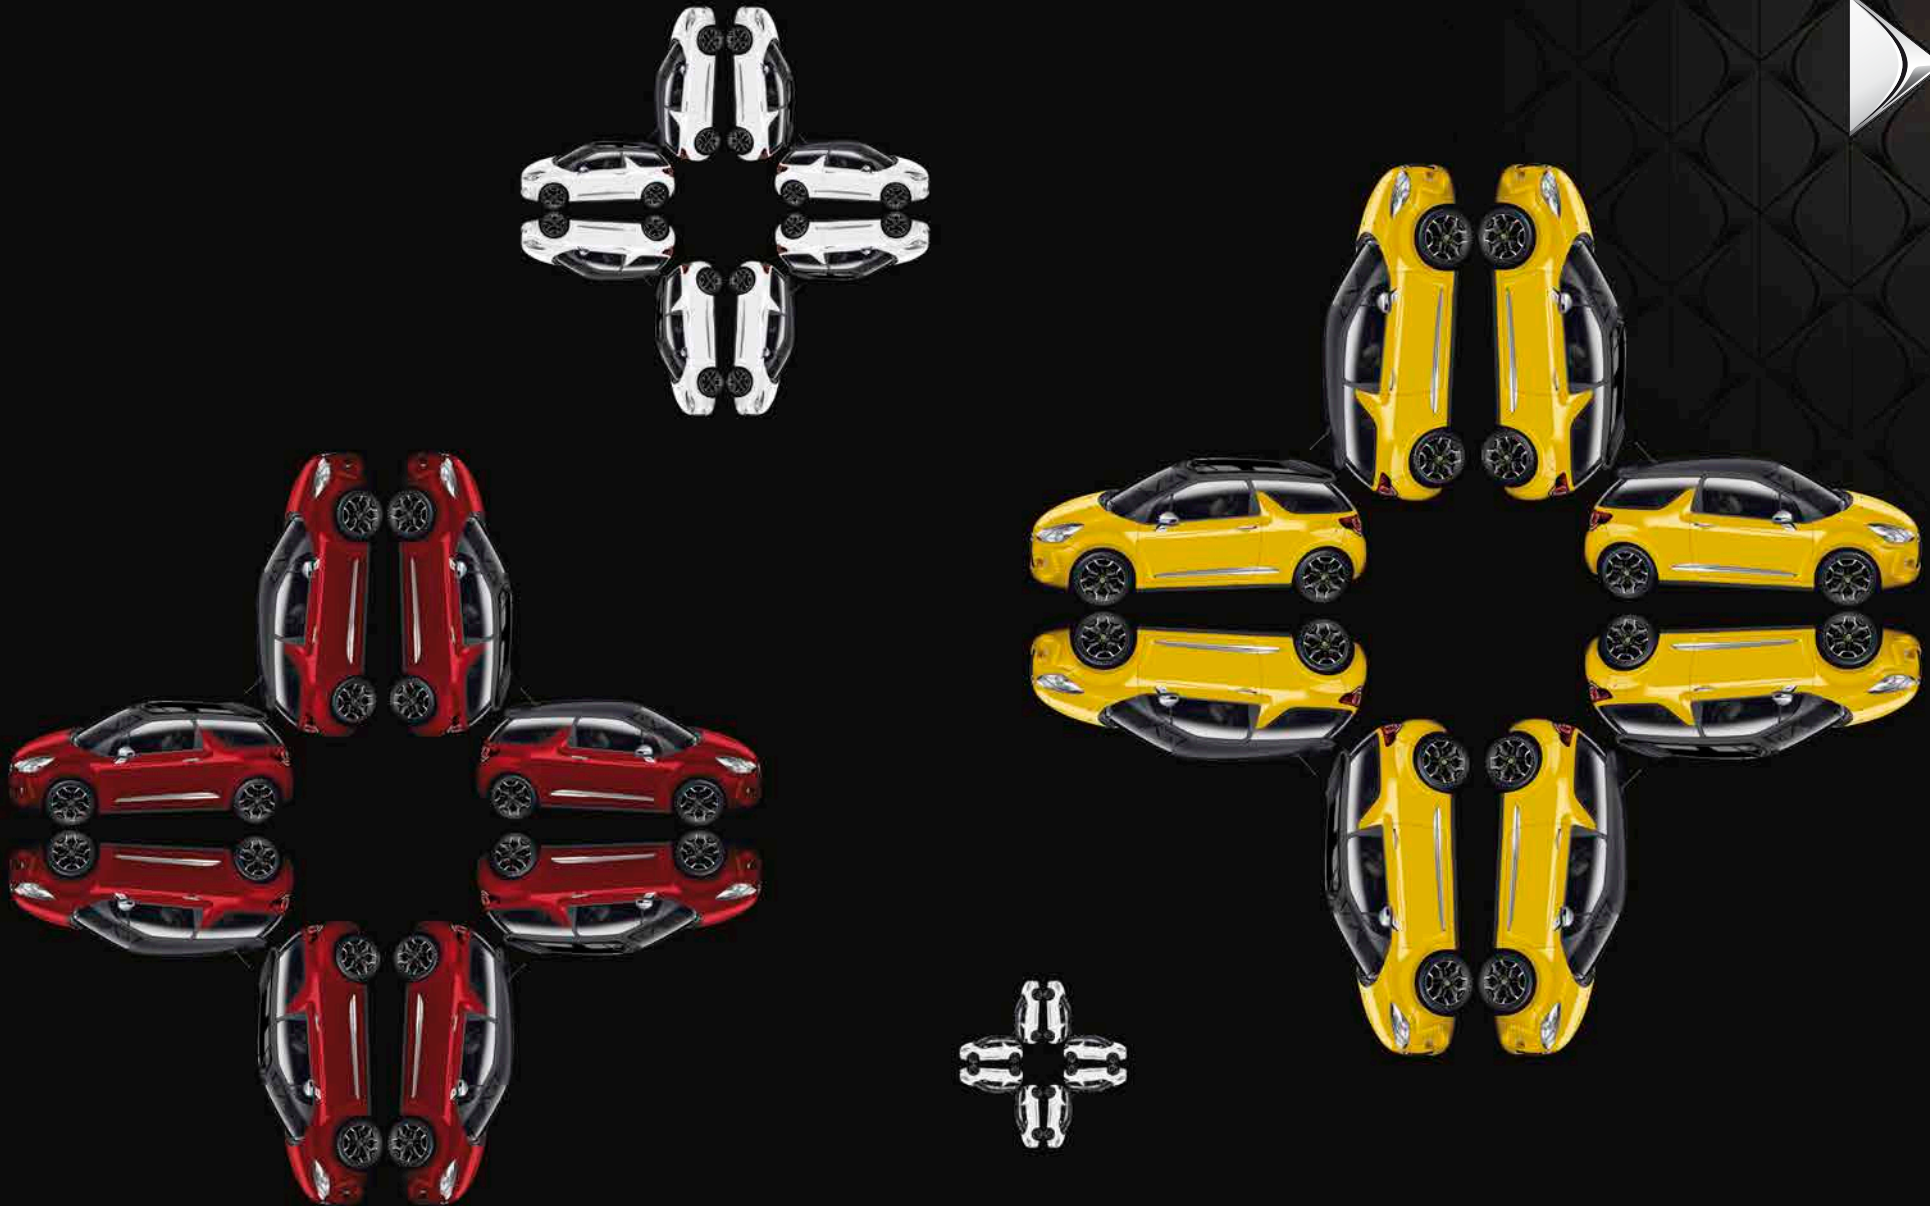

CITROËN DS3 PLUS PACK