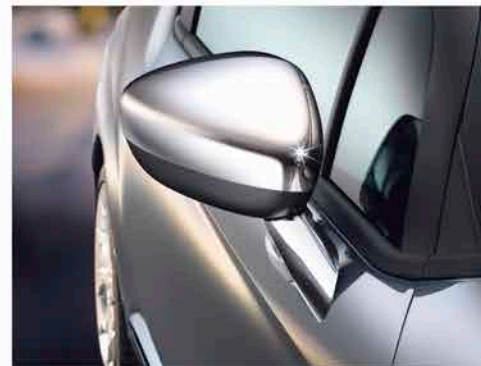

INSTANTLY ICONIC. CITROËN DS3 CREATES ITS OWN CLASS AND A NEW TRADITION. EVEN PARKED IT HAS A SUBTLE DYNAMISM AND SENSE OF MOVEMENT, THANKS TO INSPIRING DESIGN SURFACES AND SHAPES.

THE WHOLE PROFILE IS ROBUST AND CHUNKY, YET SMOOTH AND REFINED. A UNIQUE 'SHARK FIN' B PILLAR SWEEPS TOWARDS THE 'FLOATING' ROOFLINE, WHILE TWO ROWS OF SPARKLING LEDS CAN FLANK THE AGGRESSIVE, ROAD HUGGING LOWER GRILLE AND SPOTLIGHTS. THE CHROME UPPER GRILLE ELEGANTLY INCORPORATES THE DOUBLE CHEVRON. TAKE TIME TO LOOK FROM ANY ANGLE AND YOU'LL FIND SURPRISES, ORIGINAL IDEAS AND DELIGHTFUL DETAILS: A DESIGN ICON FOR NOW.